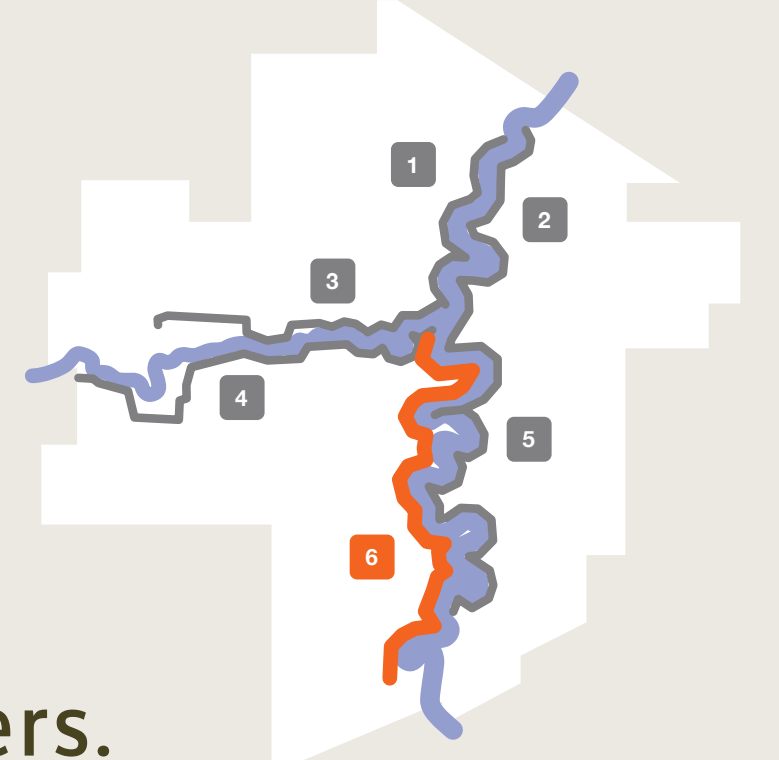

Legend

South Winnipeg Trail Surfaces

- Sidewalk or Street
- Asphalt Path
- Granular Path
- Grass Path
- Future Path

Other Elements

- Park | Open Space
- Distance from The Forks
- Trail Condition Caution
- Trailhead
- Other Parkways
- Other City Trails

0 .5 1 1.5 km

Winnipeg Riverbank Parkway System

The Parkway System consists of both paths and roadways. Cars, cyclists, in-line skaters and pedestrians all share portions of it. Please stay alert, use common sense and respect others.

Points of Interest

- | | |
|---------------------------|----------------------------|
| Riverview Health Centre | Wildwood C.C. |
| Riverview C.C. | Fort Garry C.C. |
| Fort Rouge Leisure Centre | Crescent Drive Golf Course |
| Earl Grey C.C. | Southwood Golf Club |
| Lord Roberts C.C. | Waverly Heights C.C. |
| Bridge Drive In | Richmond Kings C.C. |
| MB Electrical Museum | Margaret Grant Pool |
| Canoe Club C.C. | St Norbert C.C. |

South Winnipeg parkway